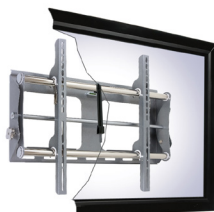

Wall Mount WorkCenter

Wall Mount WorkCenter

Stores flat when not in use.

Cable management keeps cables hidden yet easily accessible.

Optional Flush Mount
Wall Monitor

> This space efficient, wall mounted ergonomic workcenter is suitable for use in the OR, ED , ICU and remote PACS viewing areas. Also for Tech Work areas and any wall mounted computer application, the wall mount can be configured for single monitor, dual monitor or widescreen monitor application.

> The system is totally modular and adjustable. Choose from 5 pre-configured models or contact coronaDESKING for special applications and/or configurations.